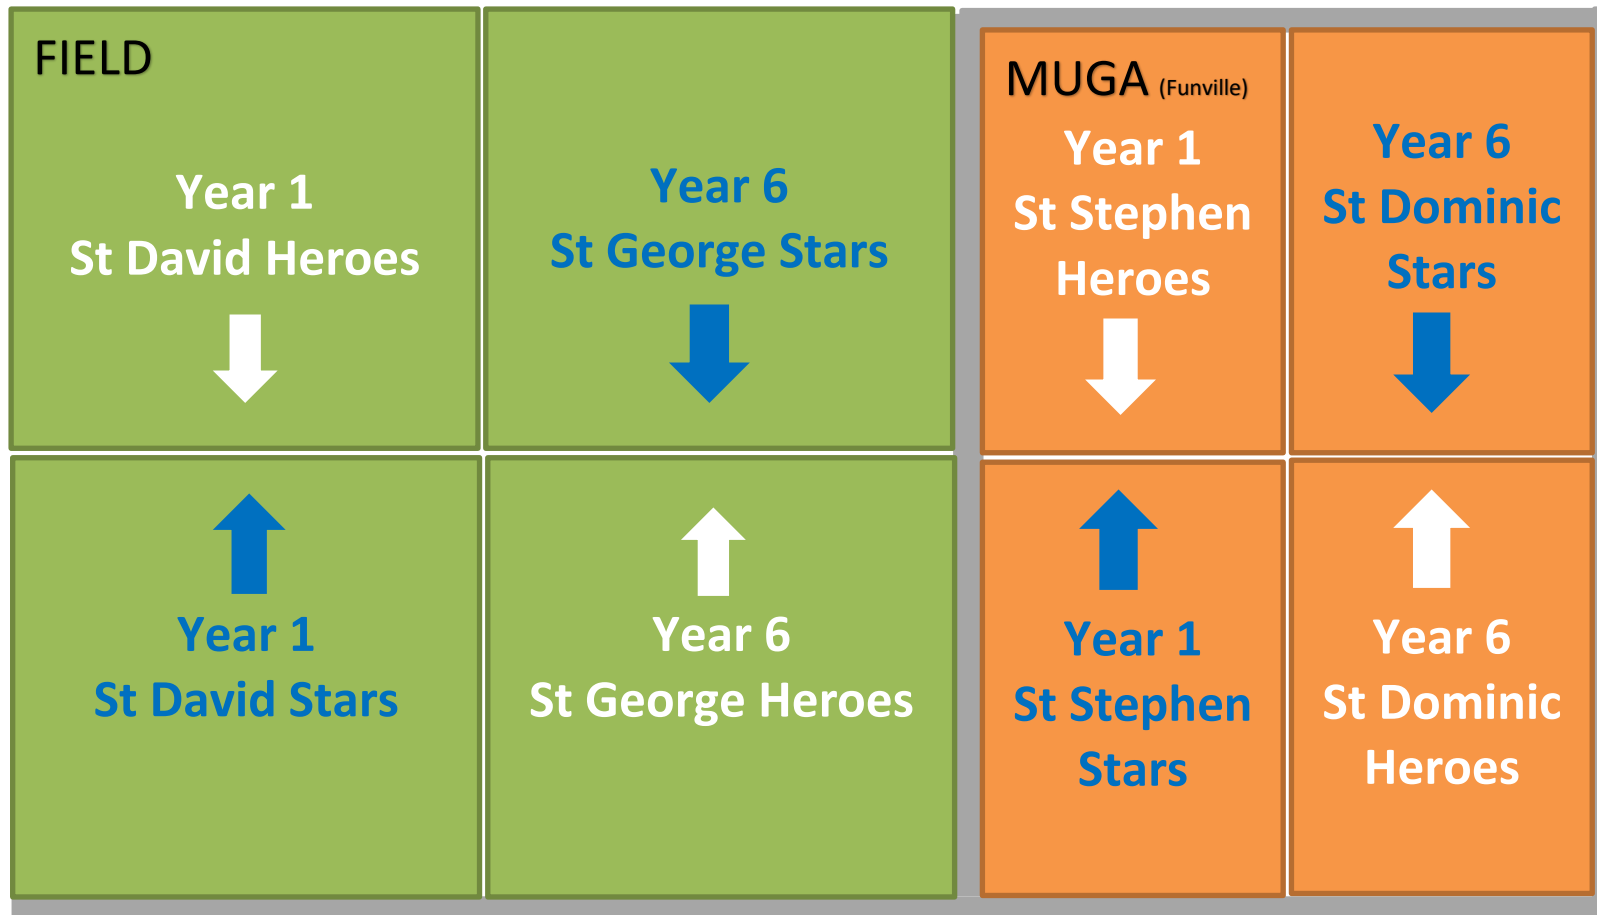

# St Thomas of Canterbury Catholic Primary School

Where every child is special **EYFS, FIELD AND MUGA DIVISION**

Making **S=P+A+C+E** for learning